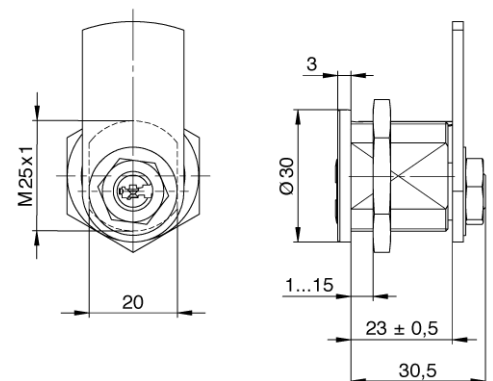

Key blanks from the CSR R9 Country profile series are not freely available in the trade.

Measurements

- clamping dimension (standard closing lever): 23 mm
- installation depth: 30,5 mm
- cylinder front: Ø 30 mm
- mounting hole: Ø 25,1 mm lateral reduced to 20,3 mm

Technical characteristics

- 9-pin system
- 2 rows of pins (one bottom and one side)
- drilling protection in body and core (two hardened pins and a hardened ball in the core, one hardened pin in front of the pin row in the body)
- stainless steel core pins
- profile pin for querying the trademark protection
- locking path: 90°

Execution

- reversible key system
- horizontal key insertion
- cylinder body: matt nickel plated
- key can only be removed when closed
- locking by closing lever

Options / Special equipment

- different closing lever variants
- Always indicate the desired locking path when ordering!

Locking paths:

- locking path A: closed on the left, open on the top
- locking path B: closed on the right, open on the top
- locking path E: closed on the top, open on the left
- locking path F: closed on the top, open on the right

Operational area

- letterboxes, cupboards, cloakroom lockers, safes, light poles or inspection flaps
- suitable for RENZ models 10, 11, 12, 13, 14 SA
- private houses and apartments
- office and commercial areas

Scope of delivery

- camlock cylinder (type HRZ R9N) incl. 3 or more keys
- closing lever
- mounting nut M25x1
- Security card